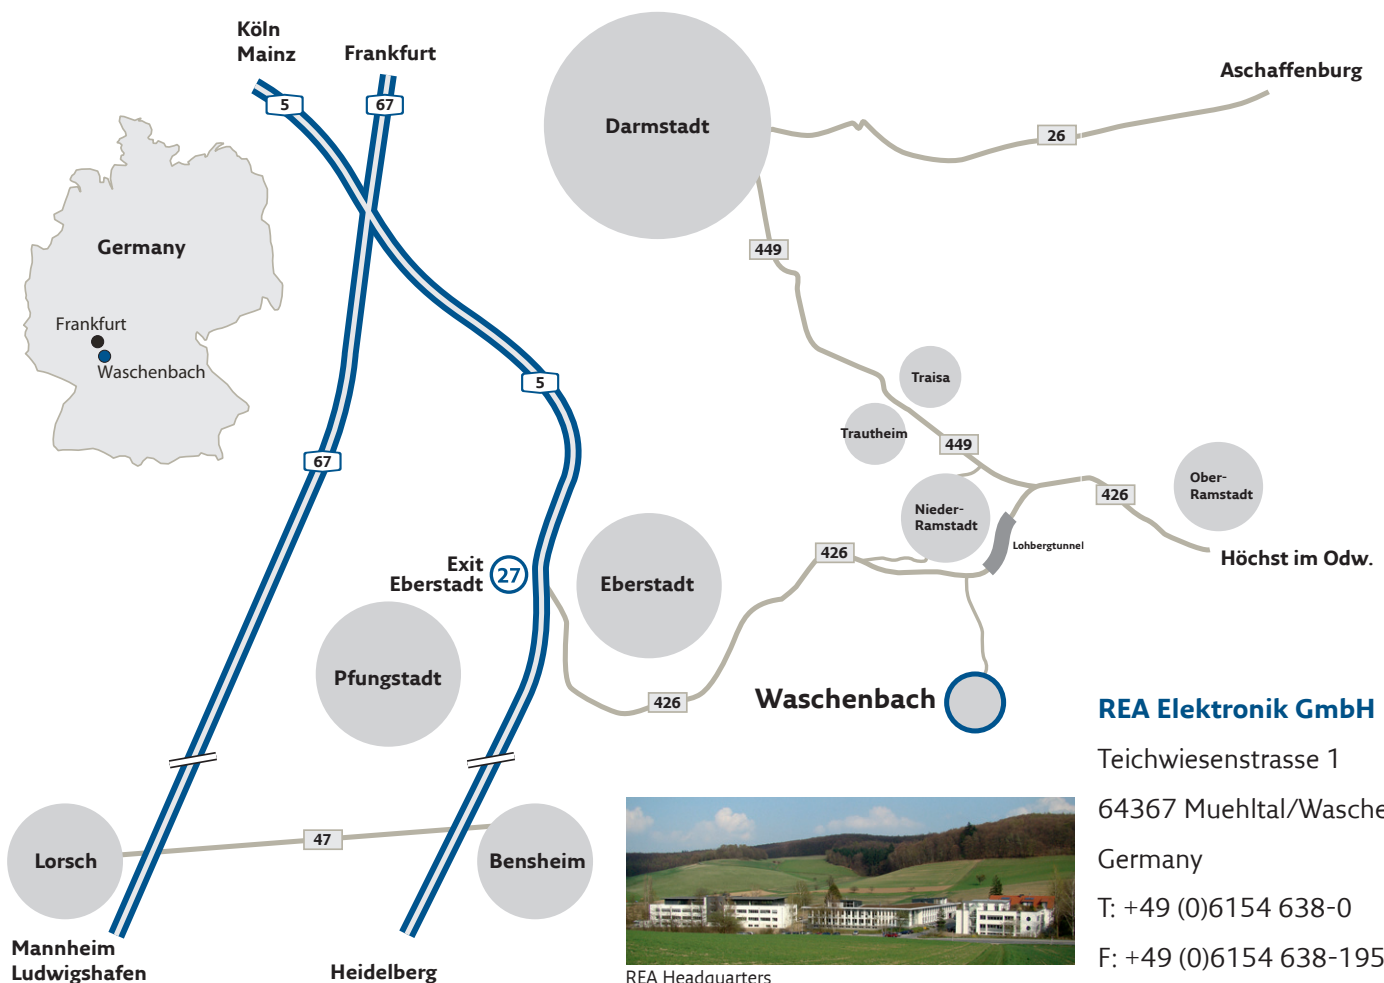

How to find us:

- 5** coming from Frankfurt after the Darmstadt interchange take exit 27 Darmstadt-Eberstadt
- 5** coming from Heidelberg before Darmstadt interchange take exit 27 Darmstadt-Eberstadt
- 67** coming from Köln/Mainz at Darmstadt interchange change to A5 and than take exit 27 Darmstadt-Eberstadt
- 67** coming from Mannheim take exit Lorsch, B47, and entrance ramp Bensheim to change to A5; exit 27 Darmstadt-Eberstadt

After the exit Darmstadt-Eberstadt follow the B426 towards Höchst i. Odw./ Mühlal.

After approximately 7 km turn right to Waschenbach. After approximately 1 km you will find us in Waschenbach at the village entrance on the left hand side.

B 26 coming from Aschaffenburg

In Darmstadt turn left to B 449, after Nieder-Ramstadt make a right turn and take the Lohberg tunnel, shortly after the tunnel turn left towards Waschenbach, after approximately 1 km you will find us in Waschenbach at the village entrance on the left hand side.