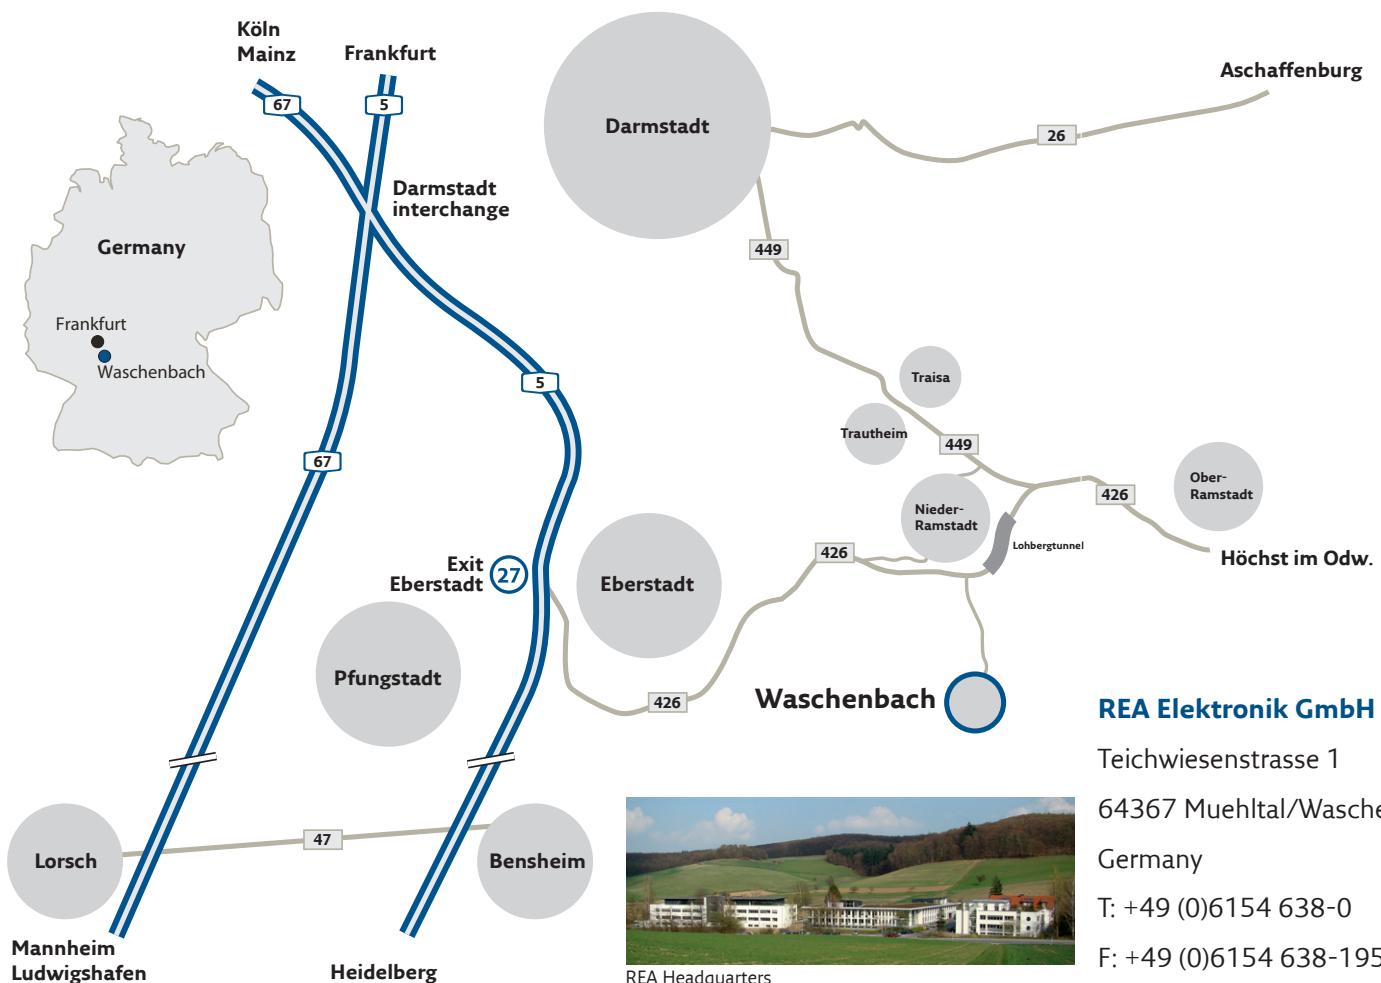

How to find us:

- 5 coming from Frankfurt after the Darmstadt interchange take exit 27 Darmstadt-Eberstadt
- 5 coming from Heidelberg before Darmstadt interchange take exit 27 Darmstadt-Eberstadt
- 67 coming from Köln/Mainz at Darmstadt interchange change to A5 and than take exit 27 Darmstadt-Eberstadt
- 67 coming from Mannheim take exit Lorsch, B47, and entrance ramp Bensheim to change to A5; exit 27 Darmstadt-Eberstadt

After the exit Darmstadt-Eberstadt follow the B426 towards Höchst i. Odw./ Mühlal.
 After approximately 7 km turn right to Waschenbach. After approximately 1 km you will find us in Waschenbach at the village entrance on the left hand side.

B 26 coming from Aschaffenburg

In Darmstadt turn left to B 449, after Nieder-Ramstadt make a right turn and take the Lohberg tunnel, shortly after the tunnel turn left towards Waschenbach, after approximately 1 km you will find us in Waschenbach at the village entrance on the left hand side.